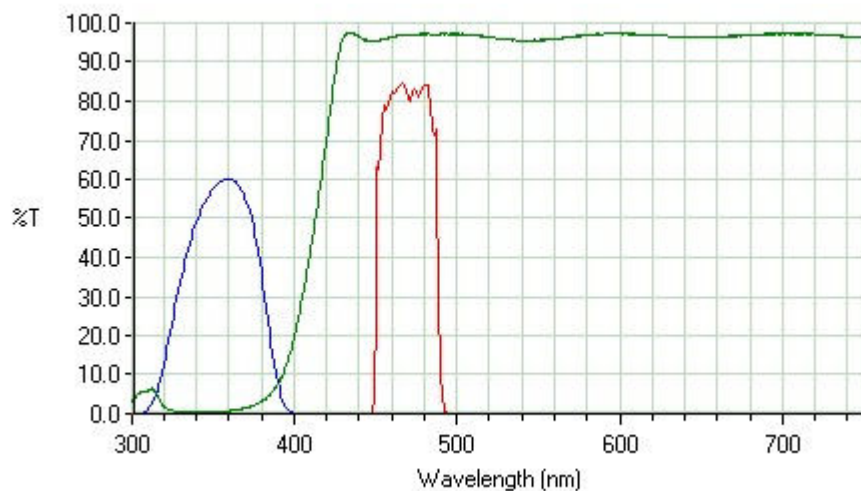

Filter Cube: A4

Datasheet

| | |
|------------------------------------|---|
| Description: | - |
| Excitation Filter (blue): | BP 360/40 |
| Dichromatic Mirror (green): | 400 |
| Suppression Filter (red): | BP 470/40 |
| Filter Set: | - |
| LED Wavelength: | 365 |
| Ordernumber size S: | 11513848 |
| Ordernumber size K: | 11513874 |
| Fluorochrome: | Alexa 350 DAPI (selective) Hoechst dye no. 33258 Hoechst dye no. 33342 |